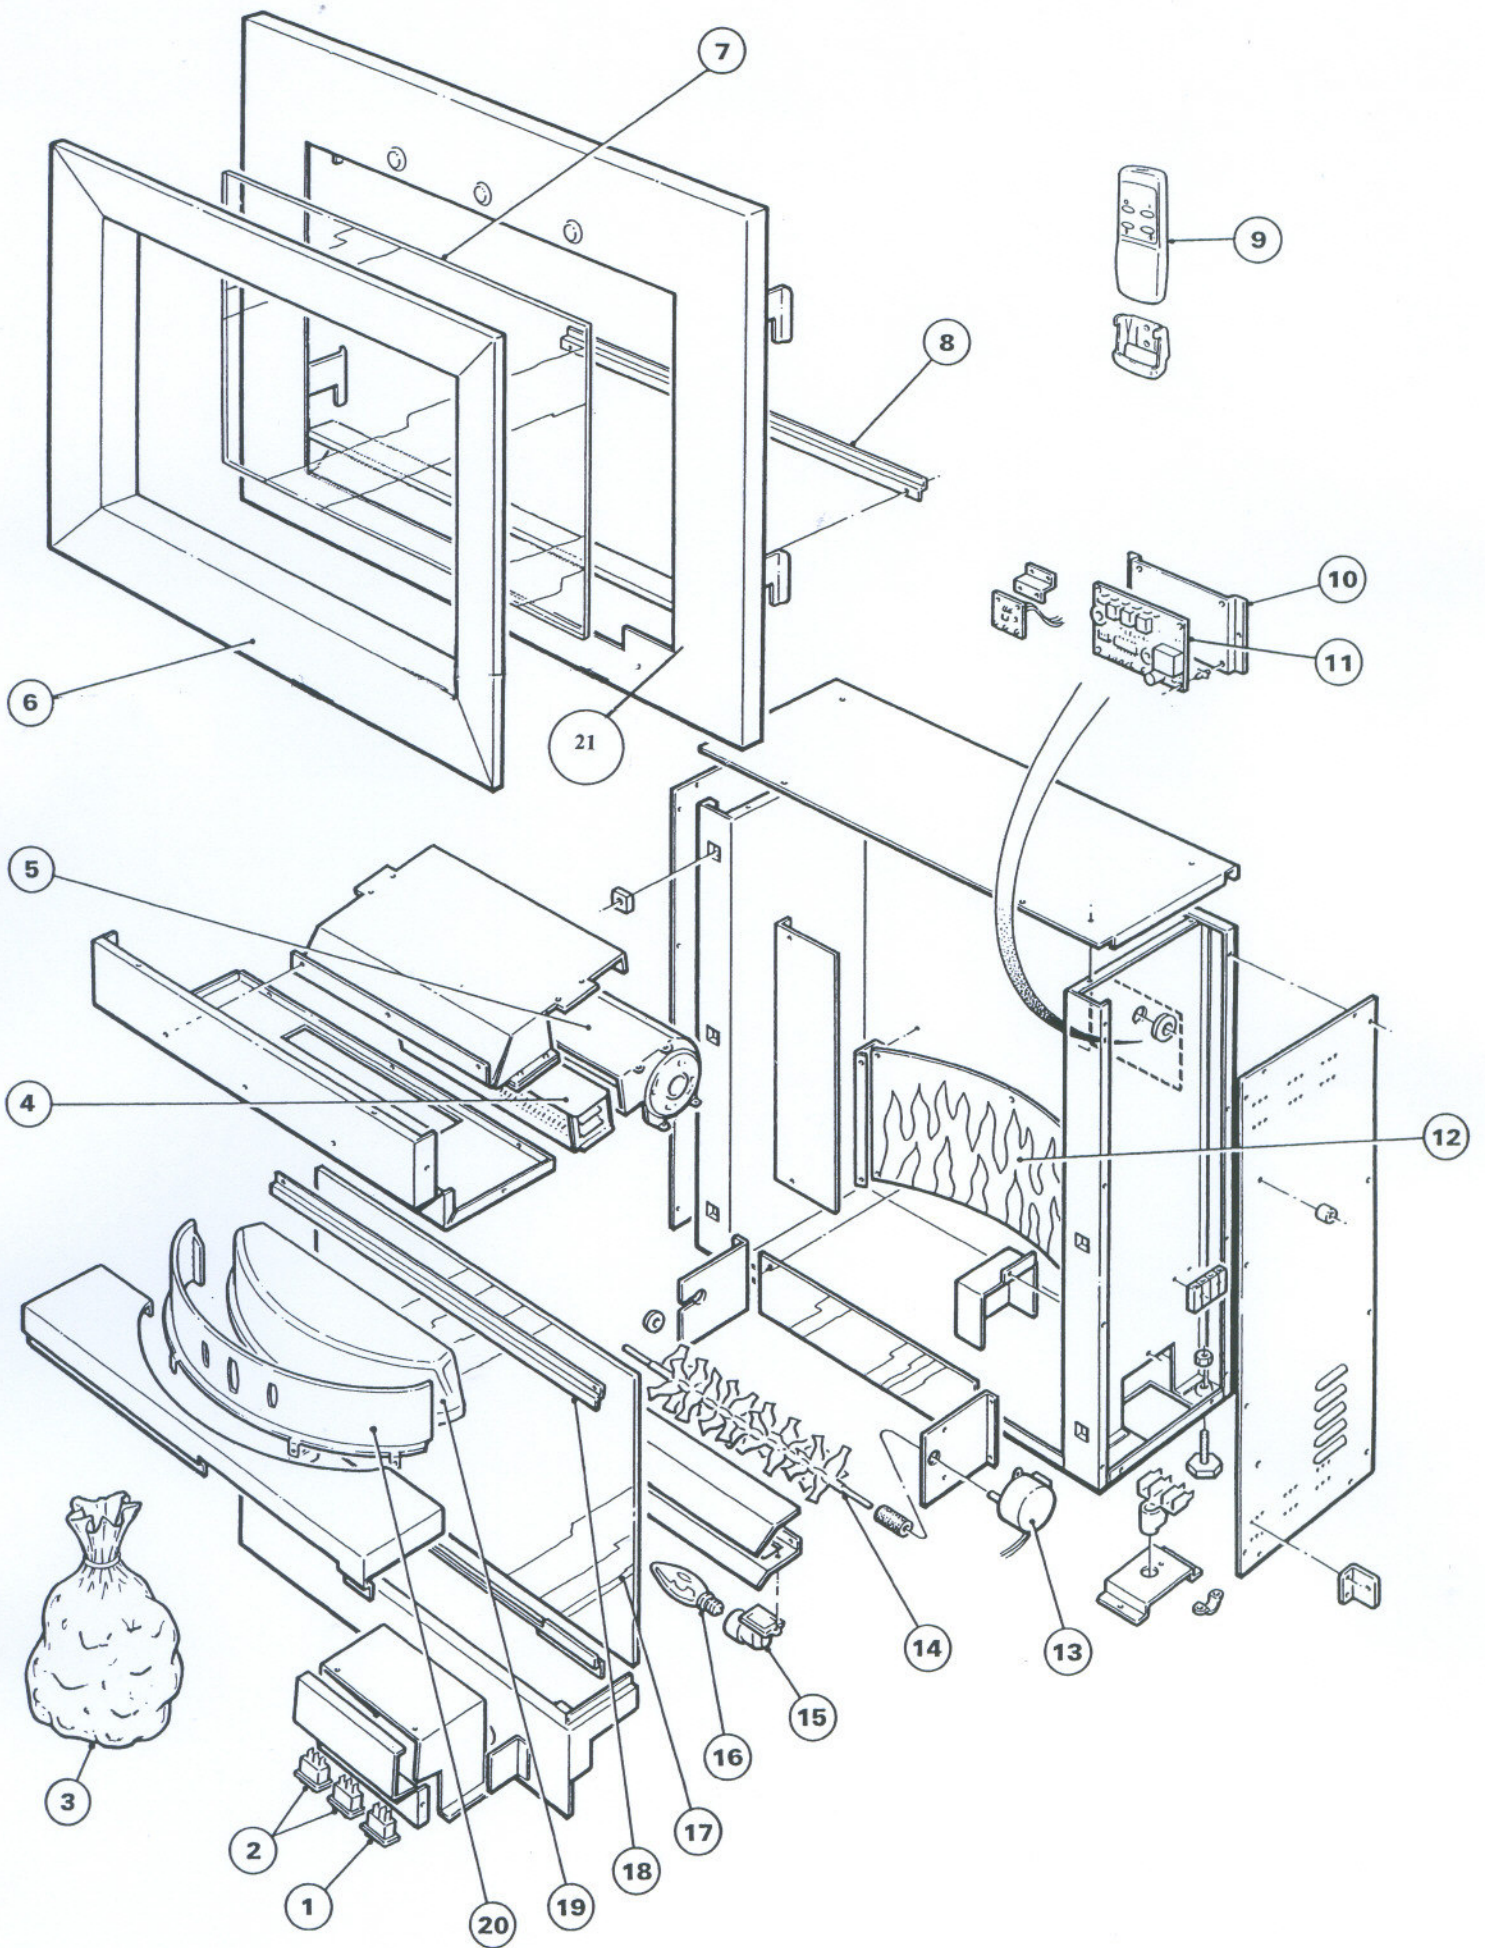

NAVARRA NAV15P

PARTS LIST

NAVARRA NAV15P

ITEM	CAT NO	WATTS	VOLTS	DESCRIPTION	COLOUR	MODEL
1	FP02035			HIGH INRUSH SWITCH		
2	BF7211			SWITCH		
3	FP04047			PEBBLE PACK		
4	FP05010	2 x 750		ELEMENT ASSY		
5	FP03029			BLOWER MOTOR		
6	FP05066			FRONT FRAME ASSY	SILVER	
7	FP05067			FRONT GLASS		
8	FP05068			FRONT GLASS RETAINING BRACKET		
9	FP04046			ACCESSORY PACK INC INFRA RED		
10	FP02033			PCB SUPPORT PILLAR		
11	FP04039			PCB INFRA RED		
12	FP03019			REFLECTOR		
13	FP03020			15RPM GEARED MOTOR		
14	FP03021			ROTISSERIE		
15	FP9610			LAMPHOLDER		
16	FP03022	60		LAMPS		
17	FP05062			INNER GLASS		
18	FP05063			GLASS RETAINING BRACKET		
19	FP05065			FUEL EFFECT ASSY		
20	FP05064			FIRE FIXING BRACKET		
21	FP06035			FRONT FRAME	ANTHRACITE	